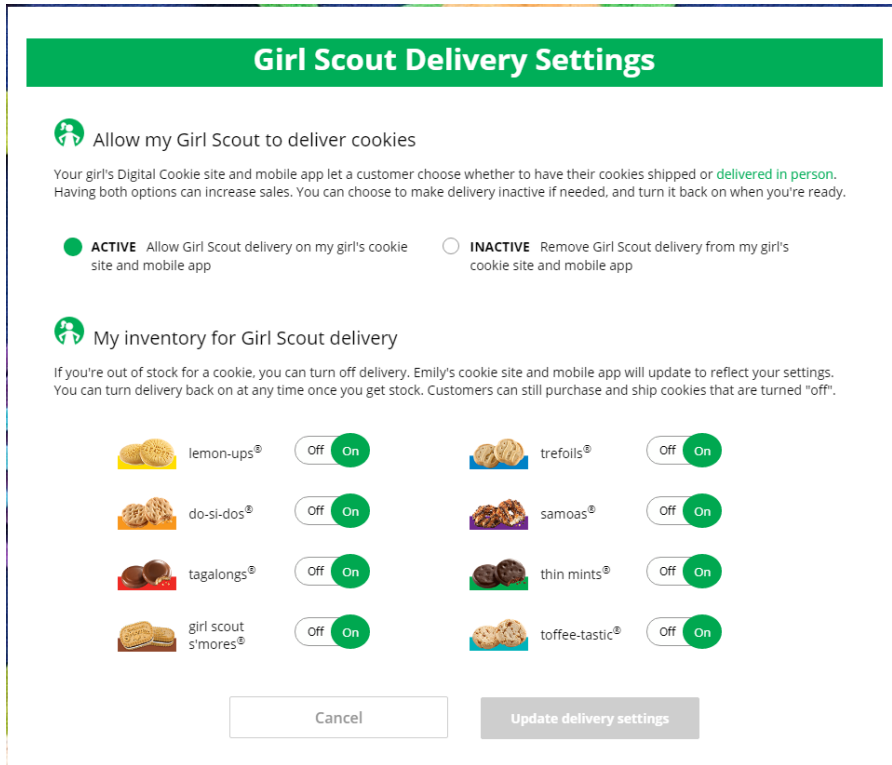

When you know you need to turn off delivery or a variety(ies), go to the bottom of your inventory tab and find the Delivery Settings section.